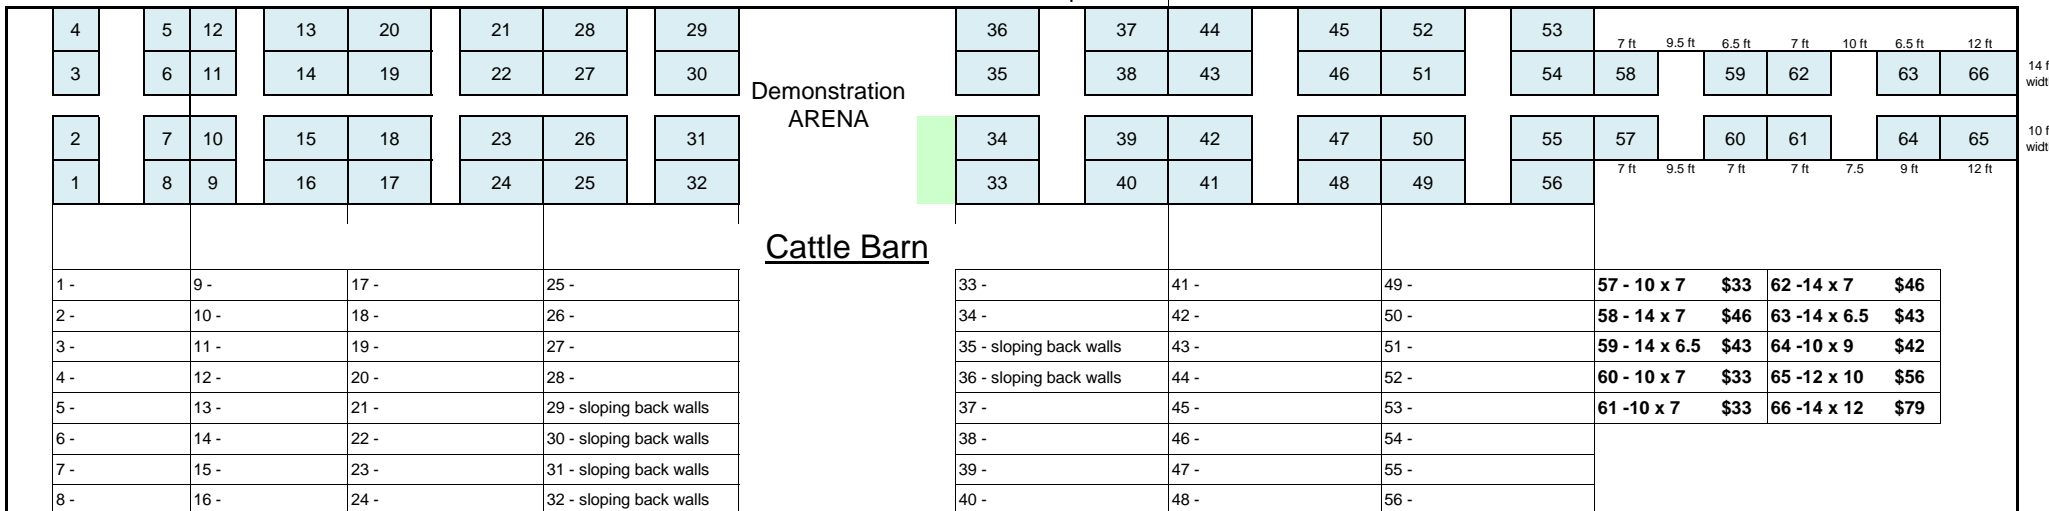

Roadway

manure
spreader

Main Cattle Barn -
spaces approx.
13x9 ft

sloping walls - can not put
up tall shelving,
in back 3 ft area

Spaces 1 - 56
\$55.00 each

Spaces 57 - 66
Have specific cost per space

2011

Sheep Barn
(14) 10 x 10 ft spaces available
for \$47.00 each

TOTAL OF 80 Vendor Spaces